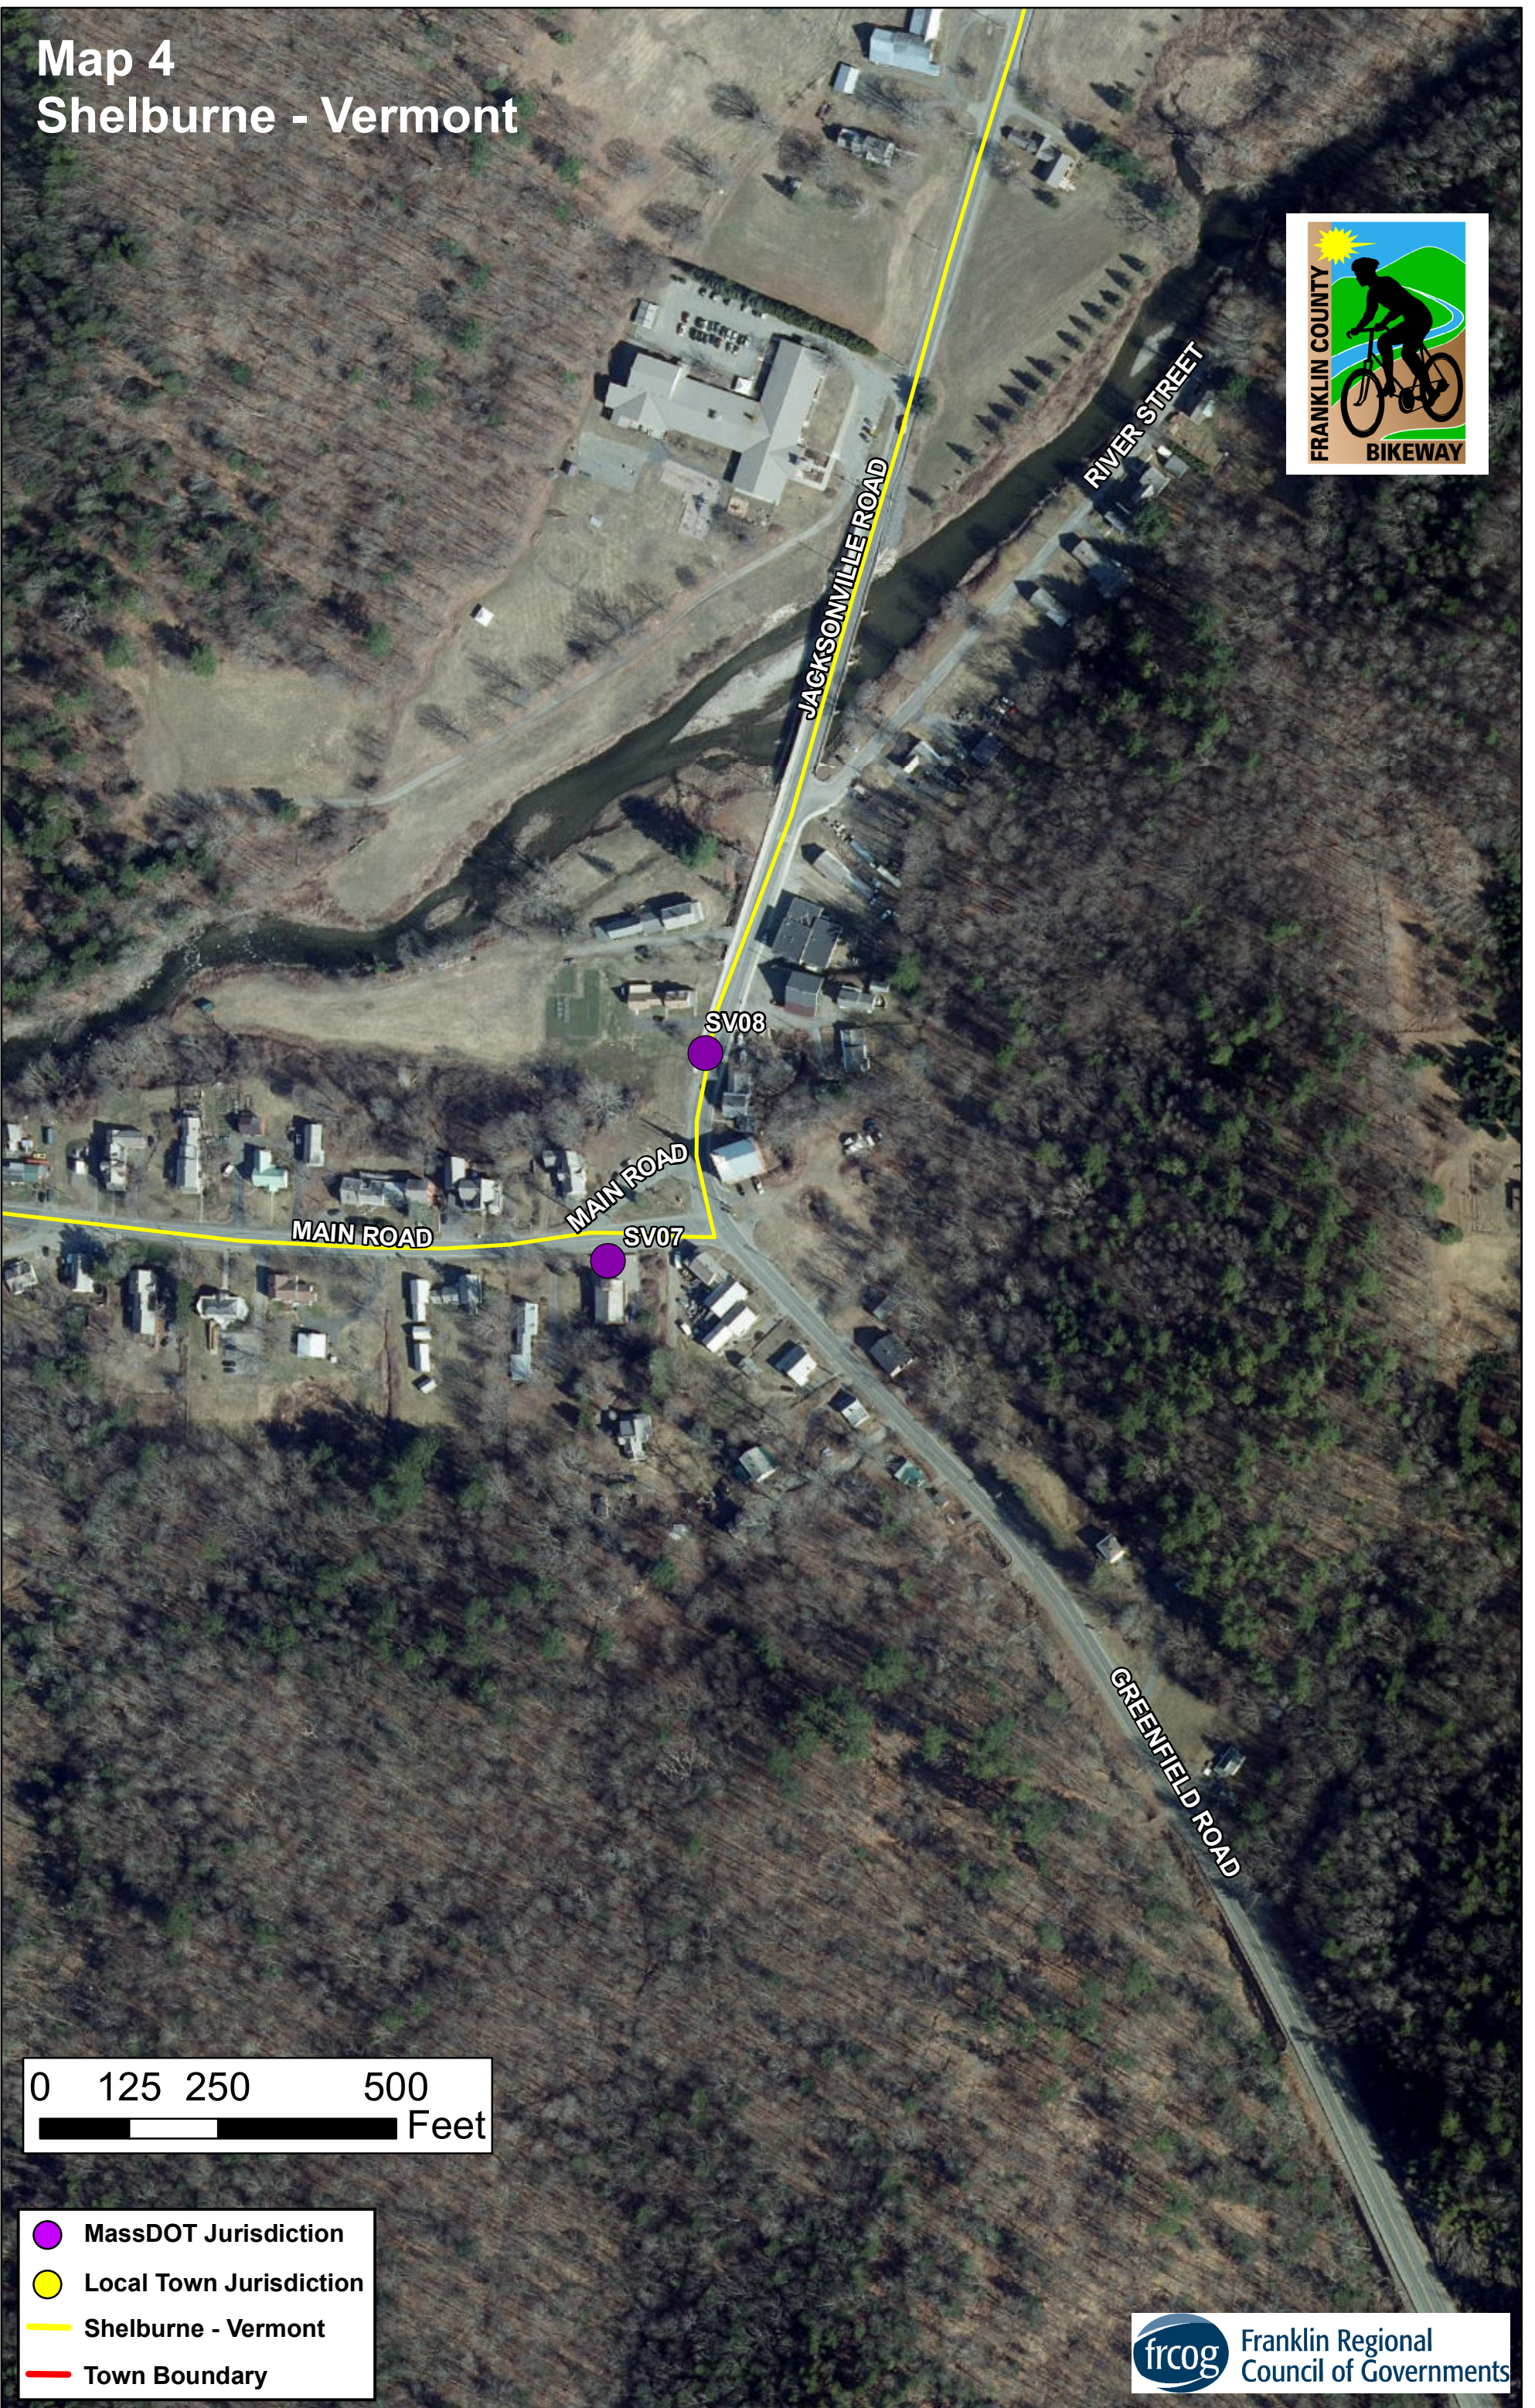

Map 4 Shelburne - Vermont

- MassDOT Jurisdiction
- Local Town Jurisdiction
- Shelburne - Vermont
- Town Boundary