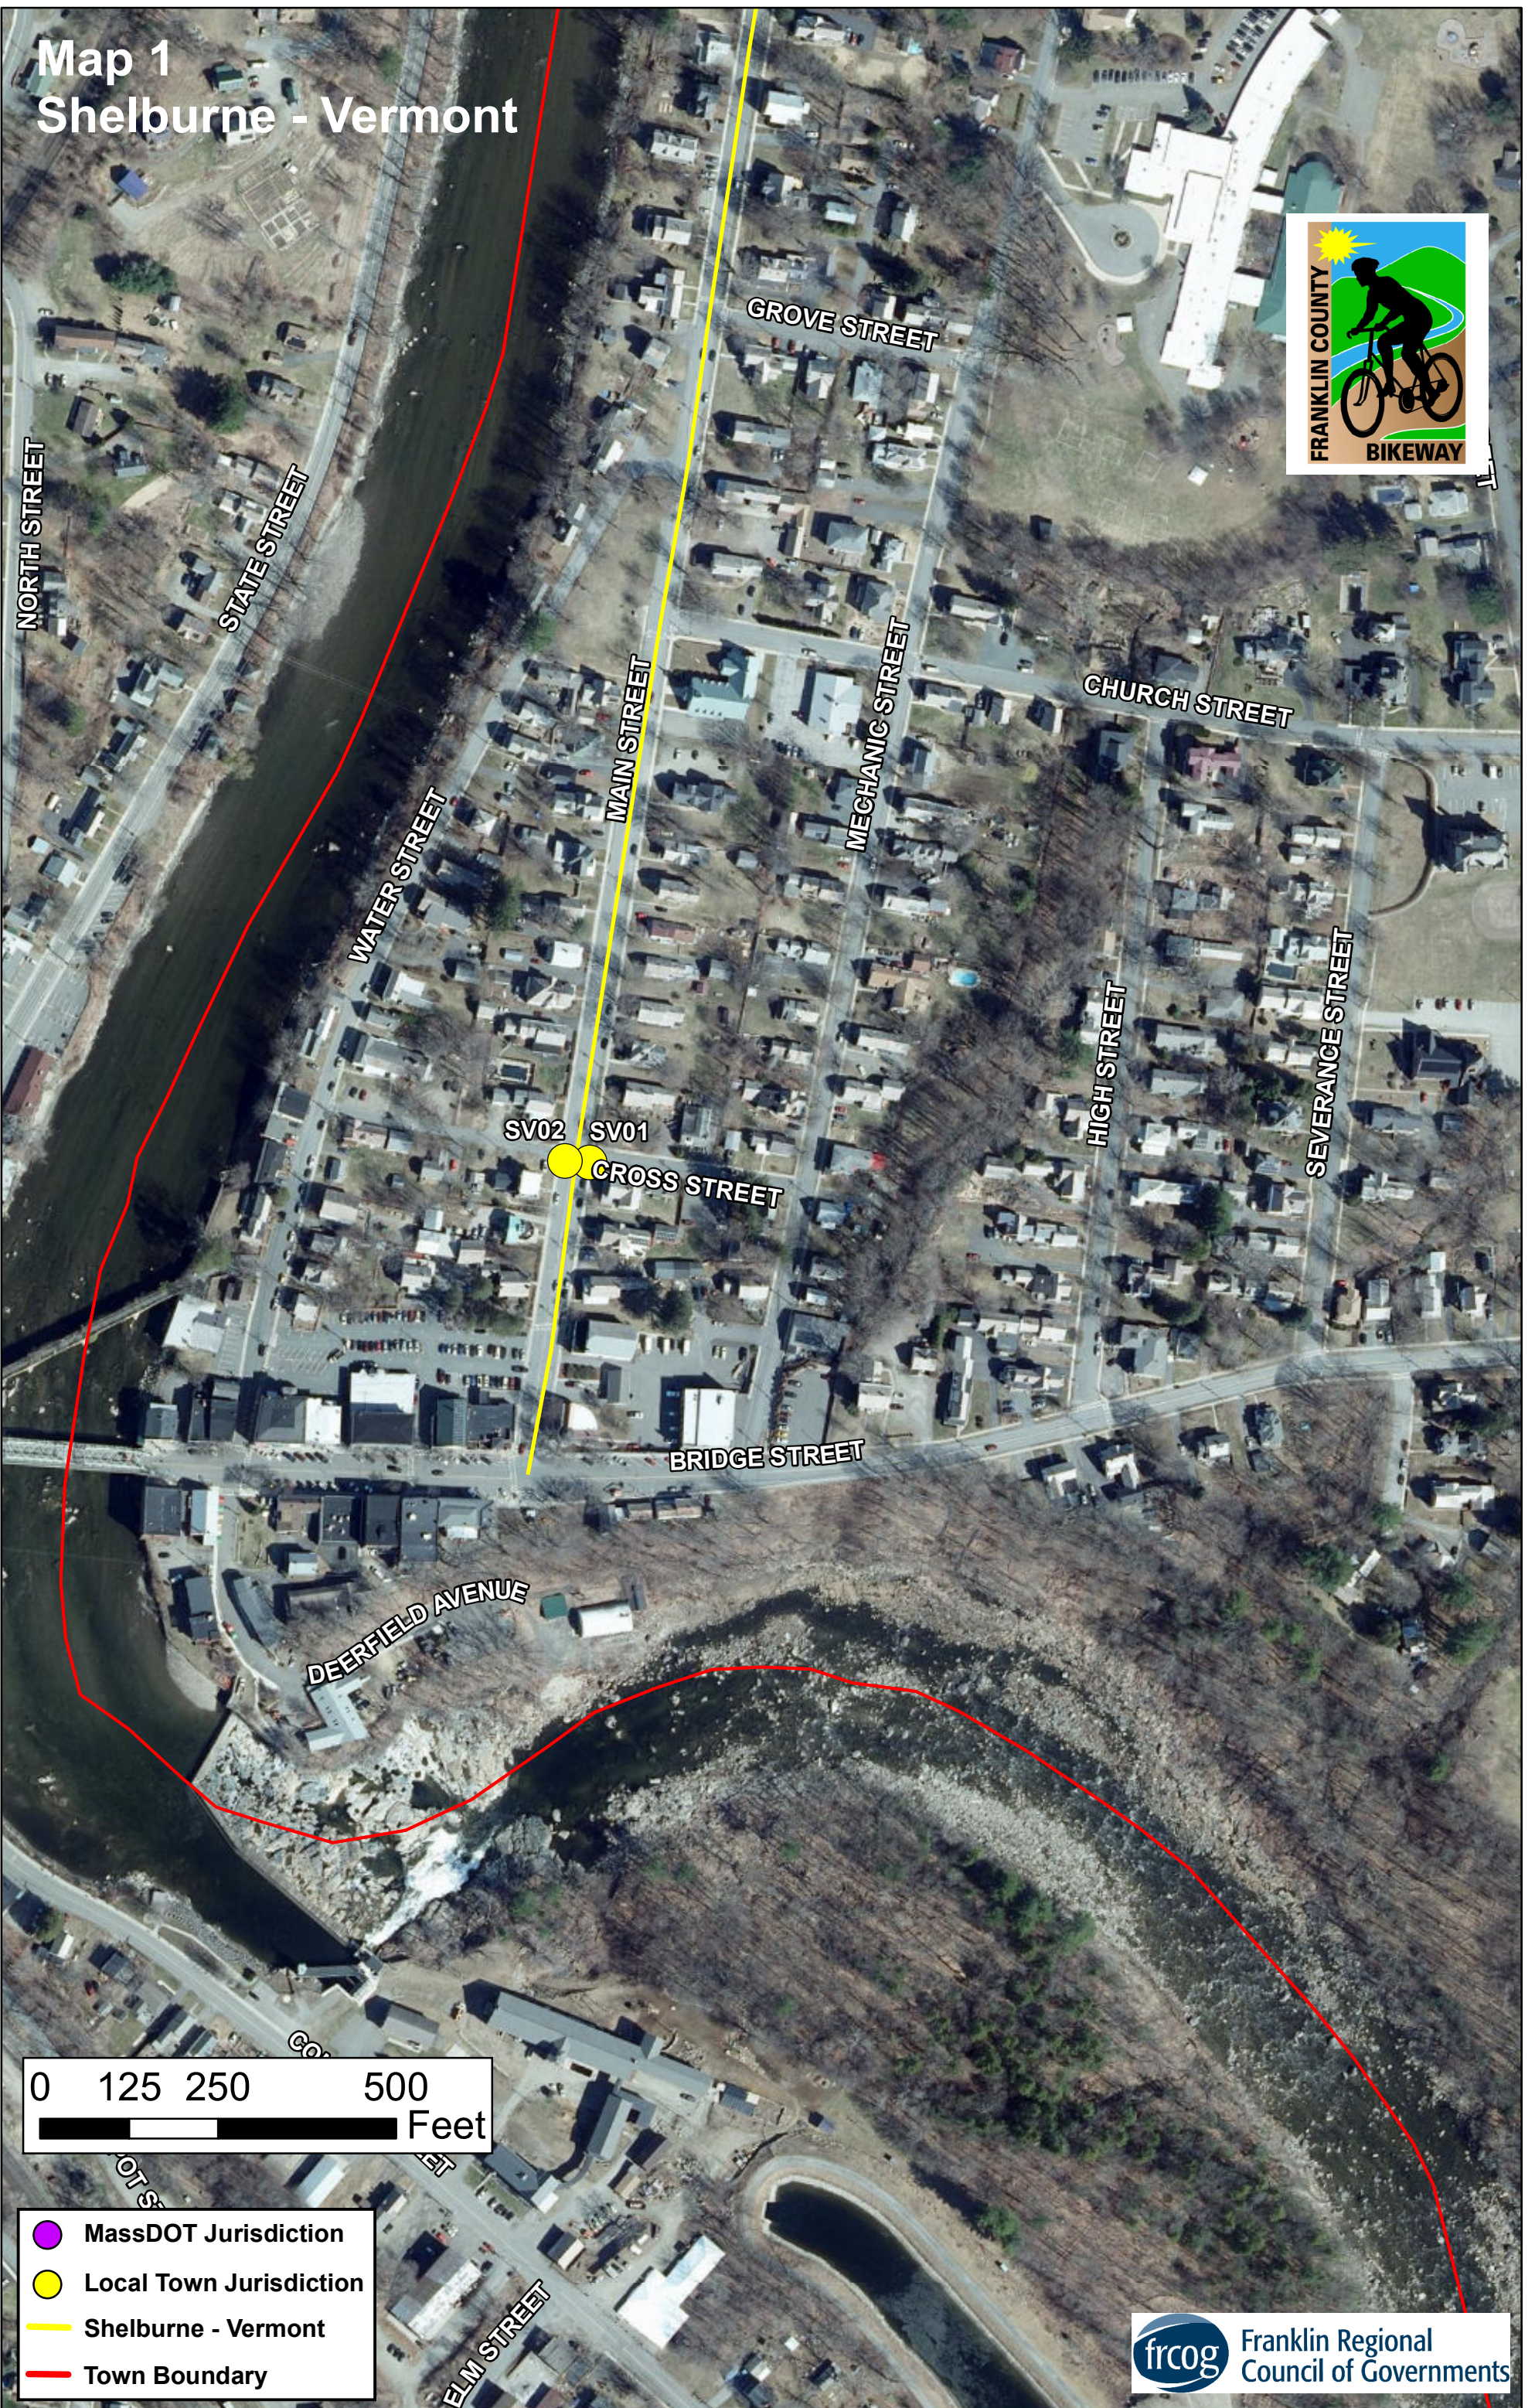

# Index Map Shelburne - Vermont Franklin County Bikeway

SV11 SV12  
Map 6

SV09 SV10  
Map 5

SV05 SV06  
Map 3

SV07 SV08  
Map 4

SV03 SV04  
Map 2

SV01 SV02  
Map 1

# Map 1 Shelburne - Vermont

- MassDOT Jurisdiction
- Local Town Jurisdiction
- Shelburne - Vermont
- Town Boundary

# Map 2 Shelburne - Vermont

-  MassDOT Jurisdiction
-  Local Town Jurisdiction
-  Shelburne - Vermont
-  Town Boundary

# Map 3 Shelburne - Vermont

-  MassDOT Jurisdiction
-  Local Town Jurisdiction
-  Shelburne - Vermont
-  Town Boundary